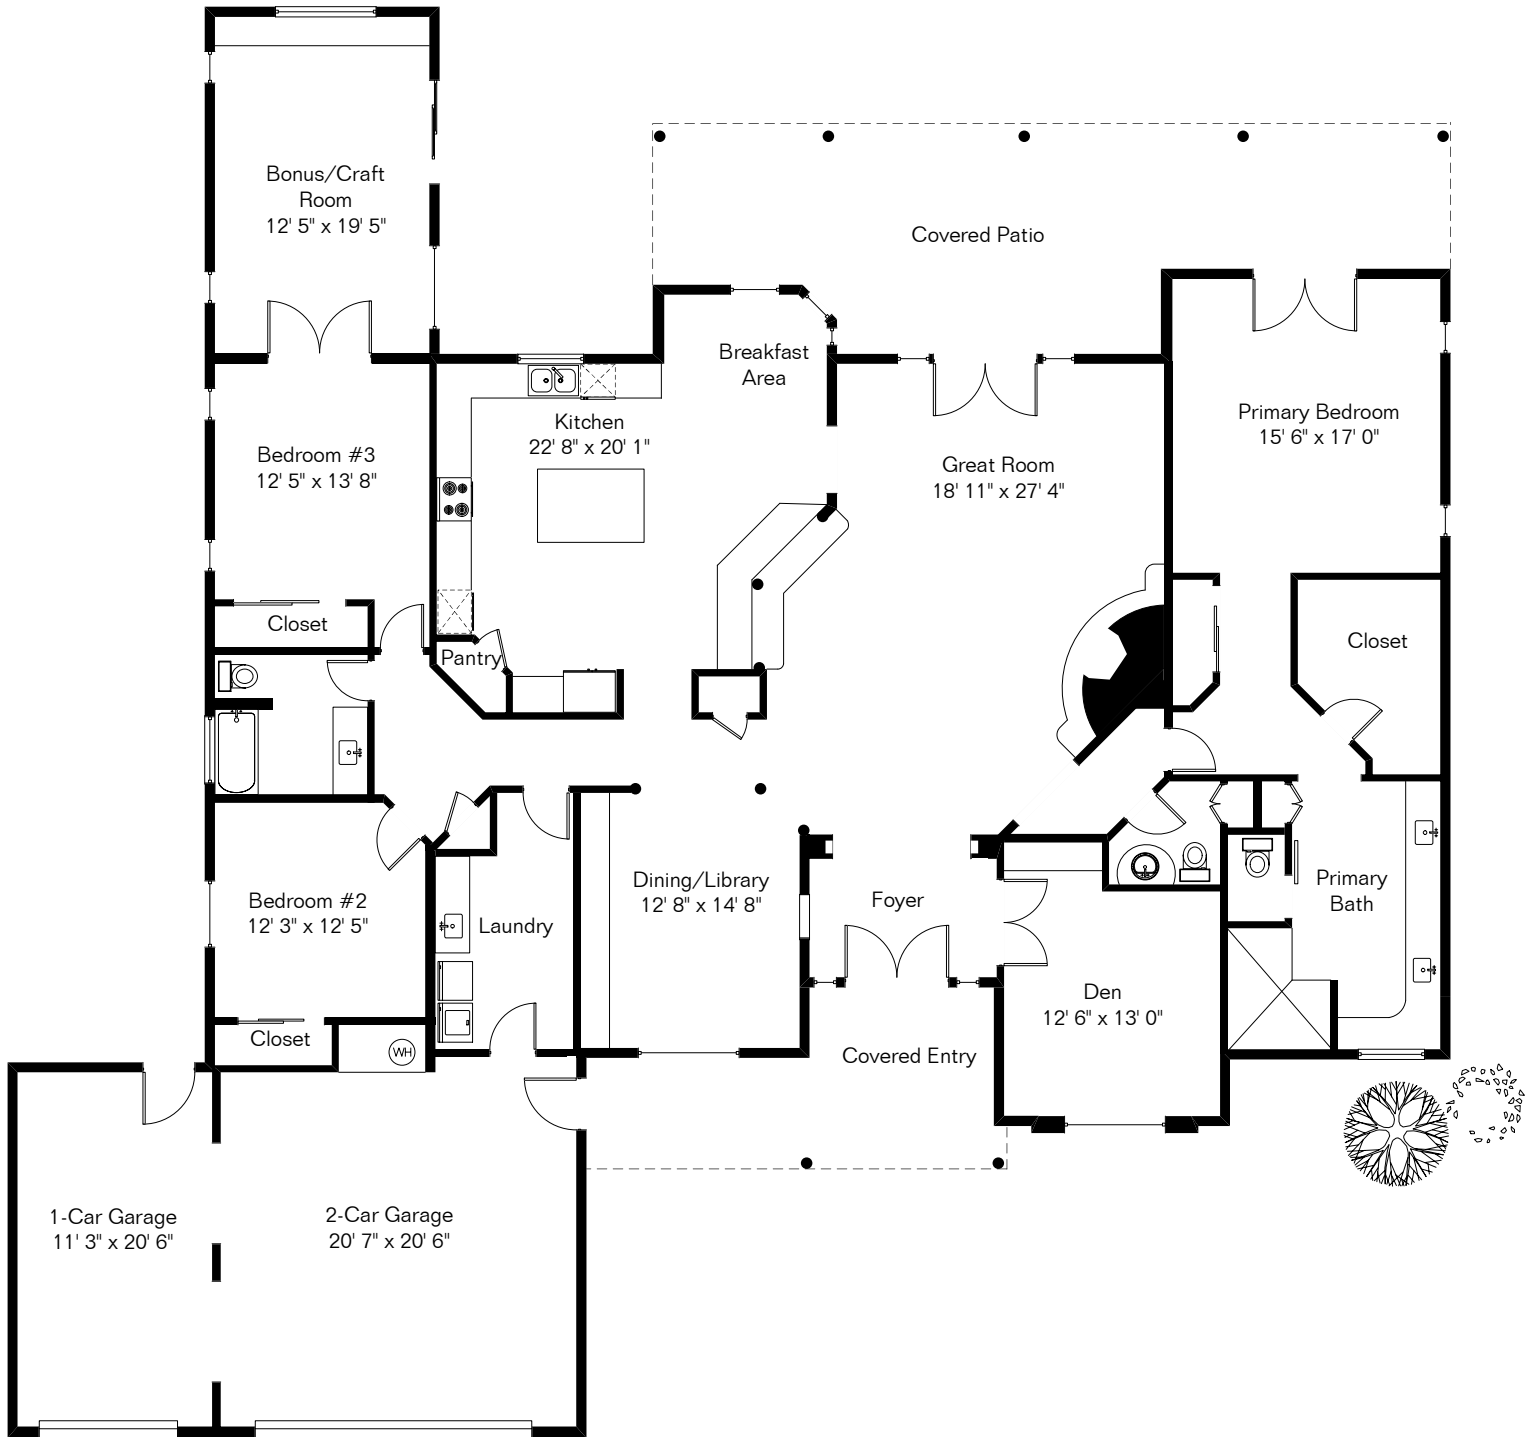

The square footages and room size information are deemed to be reliable but are not guaranteed and should be independently verified. This drawing is for marketing purposes only.

12580 N Camino de Oeste

Site Visit April 2024

0 ft. 6 ft. 10 ft. 20 ft.

Living Area 3,345 Sq Ft
Garage 738 Sq Ft

Floor Plans First! LLC
See the Floor Plan First™

FloorPlansFirst.com™
(520) 881-1500

Copyright 2024 Floor Plans First! LLC
All Rights Reserved.